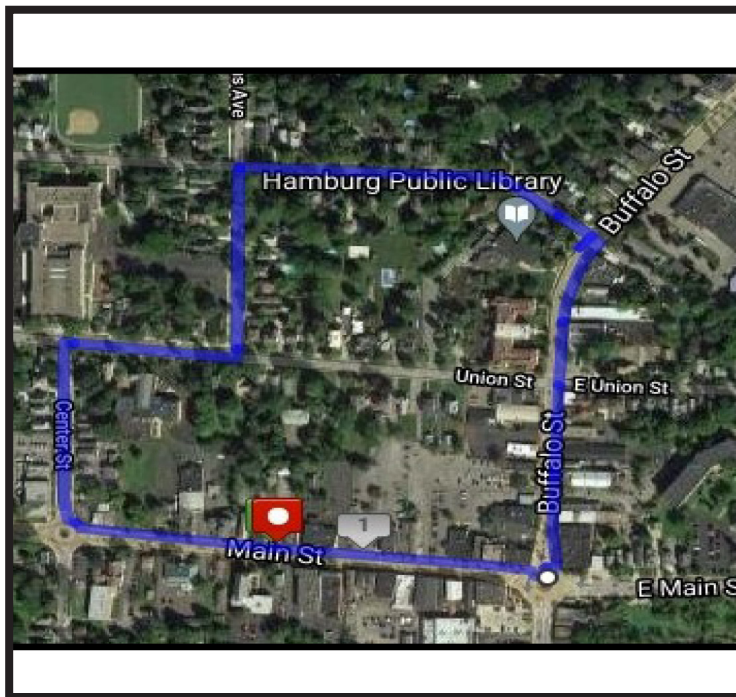

Presented by,
Wegmans

Hamburg 1 Mile Route

Start and end at the parking lot behind Expressions Floral & Gift Shoppe (59 Main St. Hamburg, NY 14075).

- 1. Head west on Main St.**
- 2. Turn RIGHT on Center St.**
- 3. Turn RIGHT on Union St.**
- 4. Turn LEFT on Hawkins Ave.**
- 5. Turn RIGHT on Pleasant Ave.**
- 6. Turn RIGHT on Buffalo St.**
- 7. Turn RIGHT on Main St. and you're almost back at where you started.**