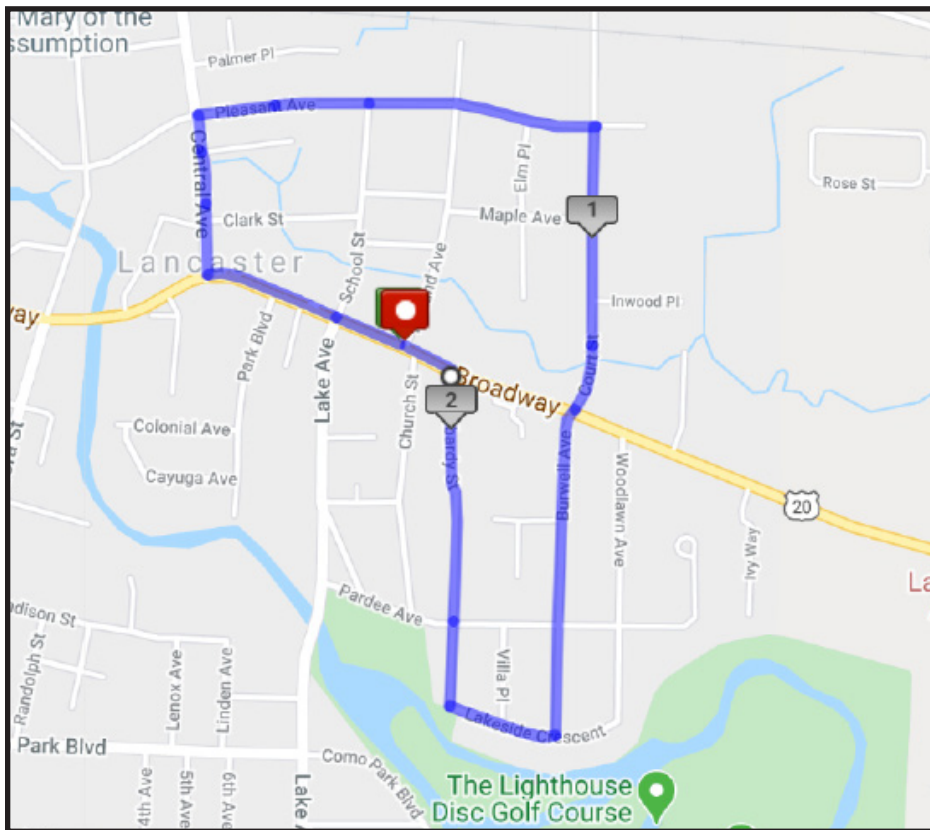

Presented by,
Wegmans

Lancaster 2 Mile Route

Start & End at Frosty's Ice Cream in Lancaster!

- 1. Head RIGHT down Broadway**
- 2. Take a RIGHT on Central Ave.**
- 3. Take a RIGHT on Pleasant Ave.**
- 4. Take a RIGHT Court St.**
- 5. Cross Broadway and continue onto Burwell Ave.**
- 6. Take a RIGHT on Lakeside Crescent**
- 7. Take a RIGHT on Lombardy St.**
- 8. Take a LEFT on Broadway**
- 9. You're back at Frosty's!**